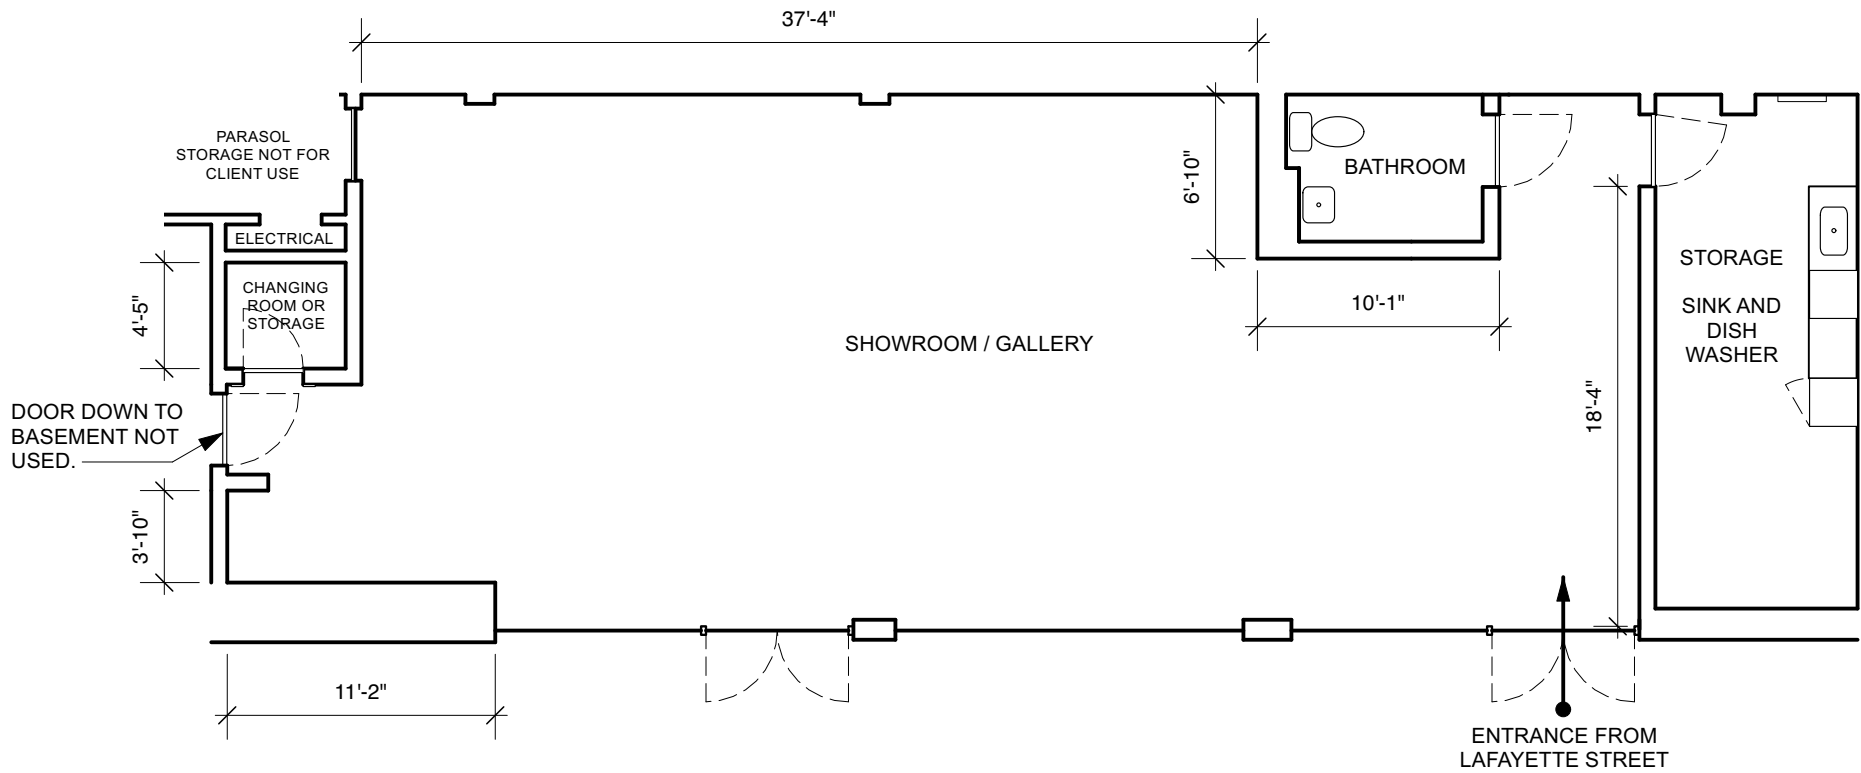

DIMENSIONS ARE APPROXIMATE.
NOT FOR CONSTRUCTION FOR
INFORMATIONAL PURPOSES ONLY.

PARASOL PROJECTS

188 LAFAYETTE STREET
NEW YORK CITY, 10013

1,600 Square Feet
Ceiling Height 11 Feet 5 Inches

PARASOL PROJECTS
188 LAFAYETTE STREET
NEW YORK, NY 10013

EXTERIOR WINDOW ELEVATIONS

1,300 SQ FT

188 LAFAYETTE STREET, NYC
BASEMENT