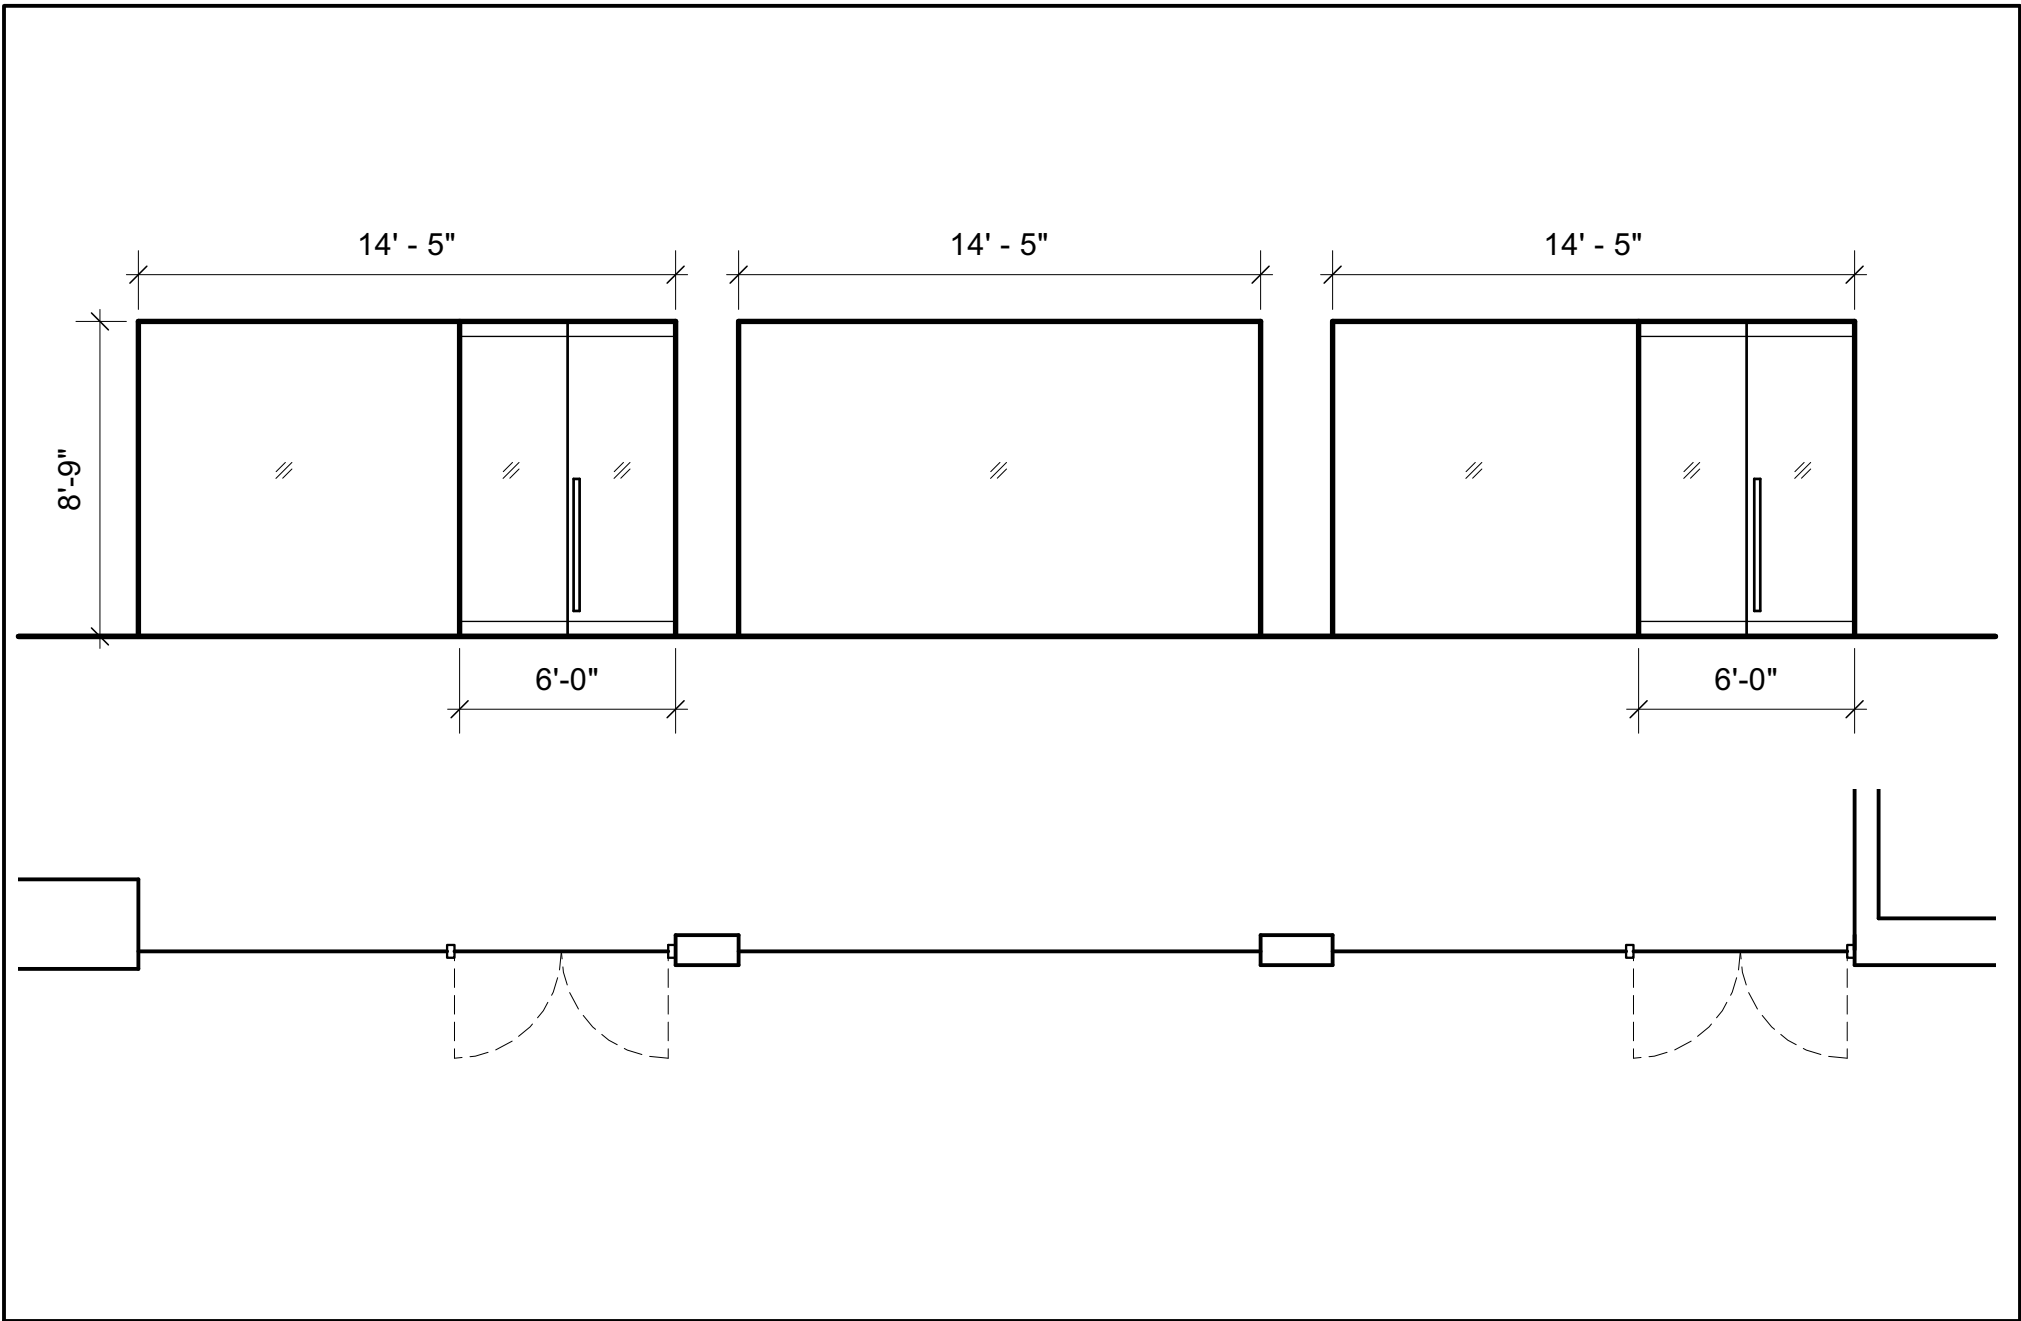

DIMENSIONS ARE APPROXIMATE.
NOT FOR CONSTRUCTION FOR
INFORMATIONAL PURPOSES ONLY.

PARASOL PROJECTS

188 LAFAYETTE STREET
NEW YORK CITY, 10013

1,600 Square Feet
Ceiling Height 11 Feet 5 Inches

PARASOL PROJECTS
188 LAFAYETTE STREET
NEW YORK, NY 10013

EXTERIOR WINDOW ELEVATIONS

1,300 SQ FT

188 LAFAYETTE STREET, NYC
BASEMENT