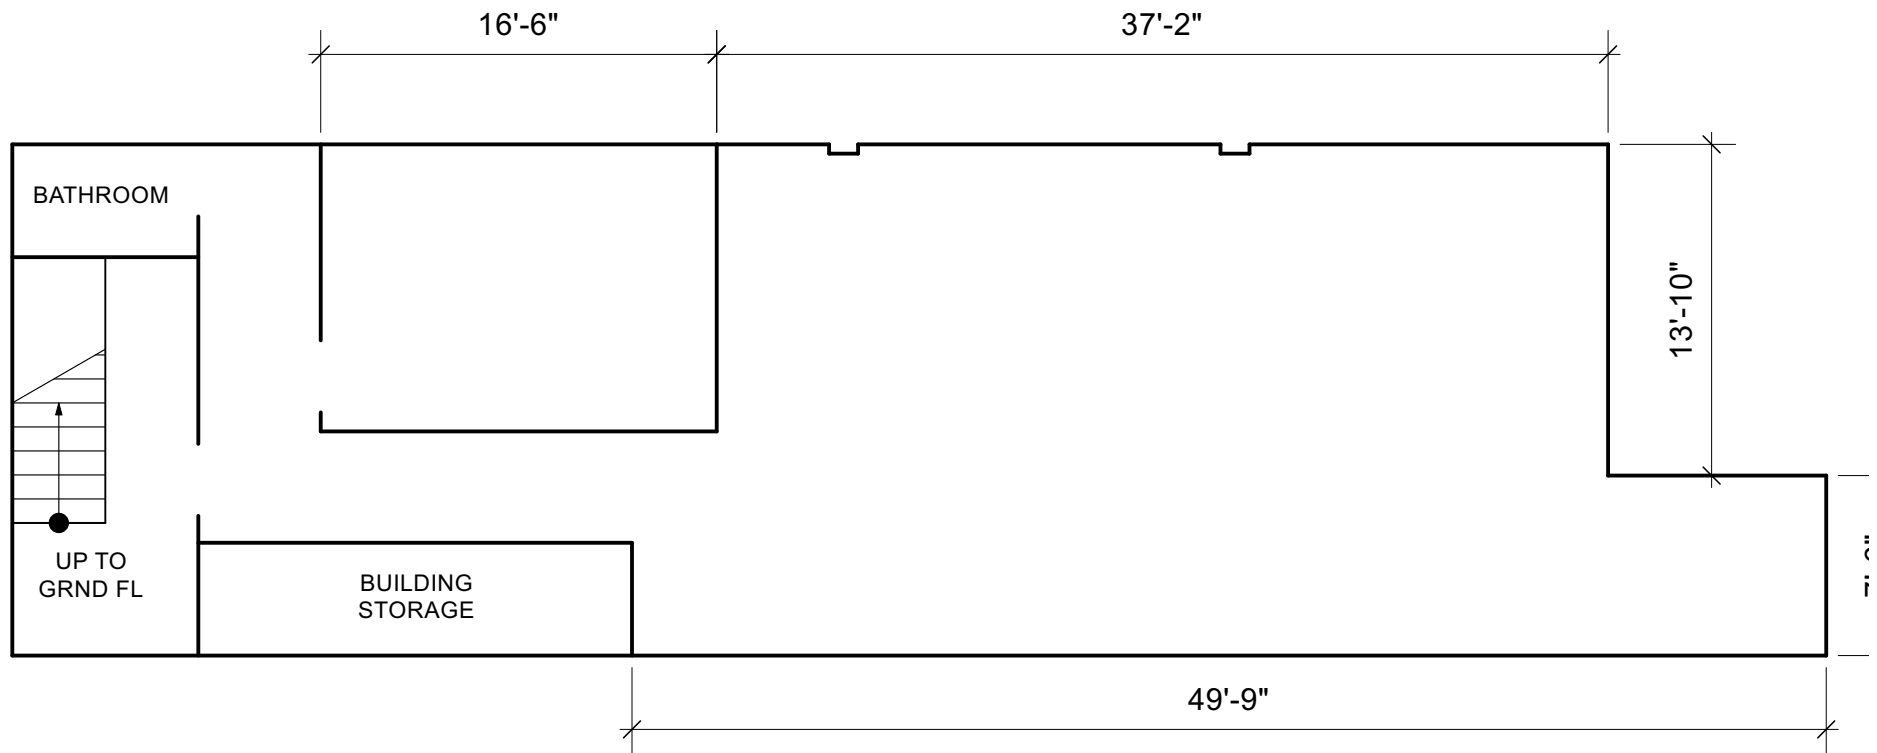

DIMENSIONS ARE APPROXIMATE.
NOT FOR CONSTRUCTION FOR
INFORMATIONAL PURPOSES ONLY.

PARASOL PROJECTS

188 LAFAYETTE STREET
NEW YORK CITY, 10013

1,600 Square Feet
Ceiling Height 11 Feet 5 Inches

PARASOL PROJECTS
188 LAFAYETTE STREET
NEW YORK, NY 10013

EXTERIOR WINDOW ELEVATIONS

1,300 SQ FT

188 LAFAYETTE STREET, NYC
BASEMENT